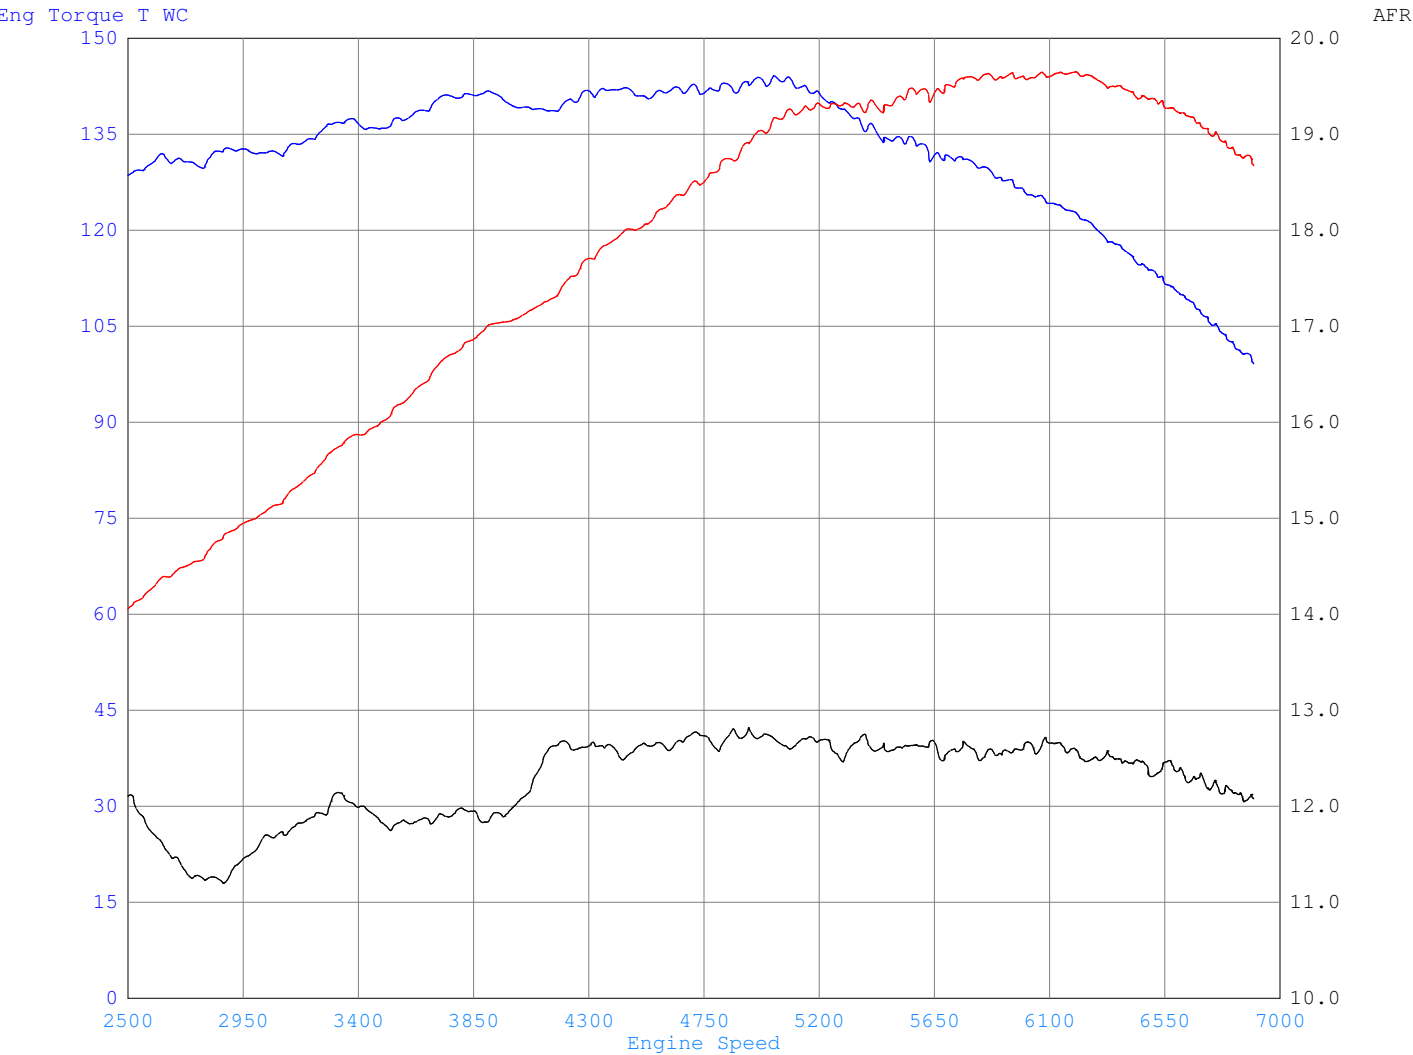

Mustang Dynamometer Test Report

Updates, Documentation & More At
www.MustangDyne.com
Or Call 1-330-963-5400

Pacific Import Auto

13311 Pacific Avenue South,
Tacoma, Washington 98444
Phone: 253-536-0389 / - Fax: 253-536-3090 /

Date Printed : 2008/07/26 Filter Mode : FIR
Time Printed : 09:27:26 Filter Value : 6

Run#	License	Owner	Acquired	Test Comments
1	NOTRBO	OLSEN,	07/26 09:23:50	
2				
3				

Channel / Run	Min			Max			Avg		
	1	2	3	1	2	3	1	2	3
Eng Torque T WC (Ft-Lb)	99			144			130		
Eng Power T WC (HP)	61			145			120		
AFR (Ratio)	11.2			12.8			12.3		